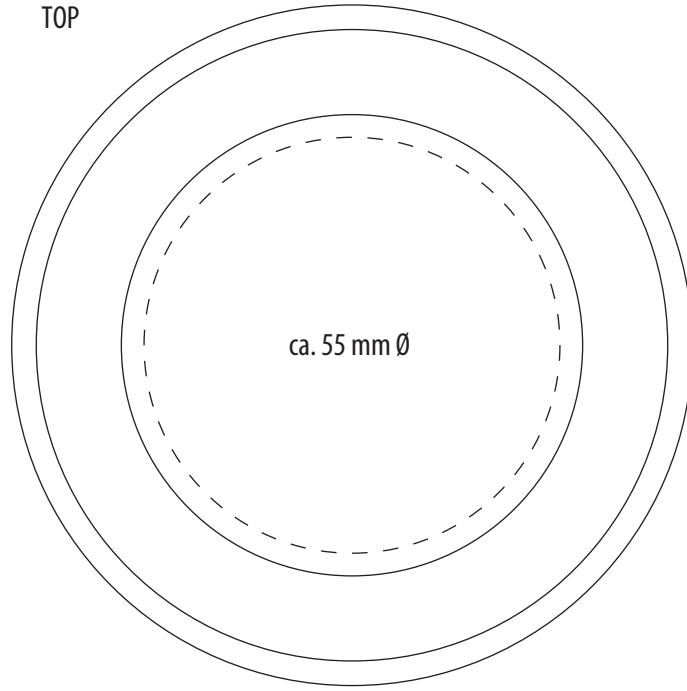

THERMOMUG RETUMBLER-myKINGSTON (52560)

SIDE

LASER ENGRAVING

THERMOMUG RETUMBLER-myKINGSTON (52560)

TOP

THERMOMUG RETUMBLER-myKINGSTON (52560)

THERMOMUG RETUMBLER-myKINGSTON (52560)

PAD PRINT